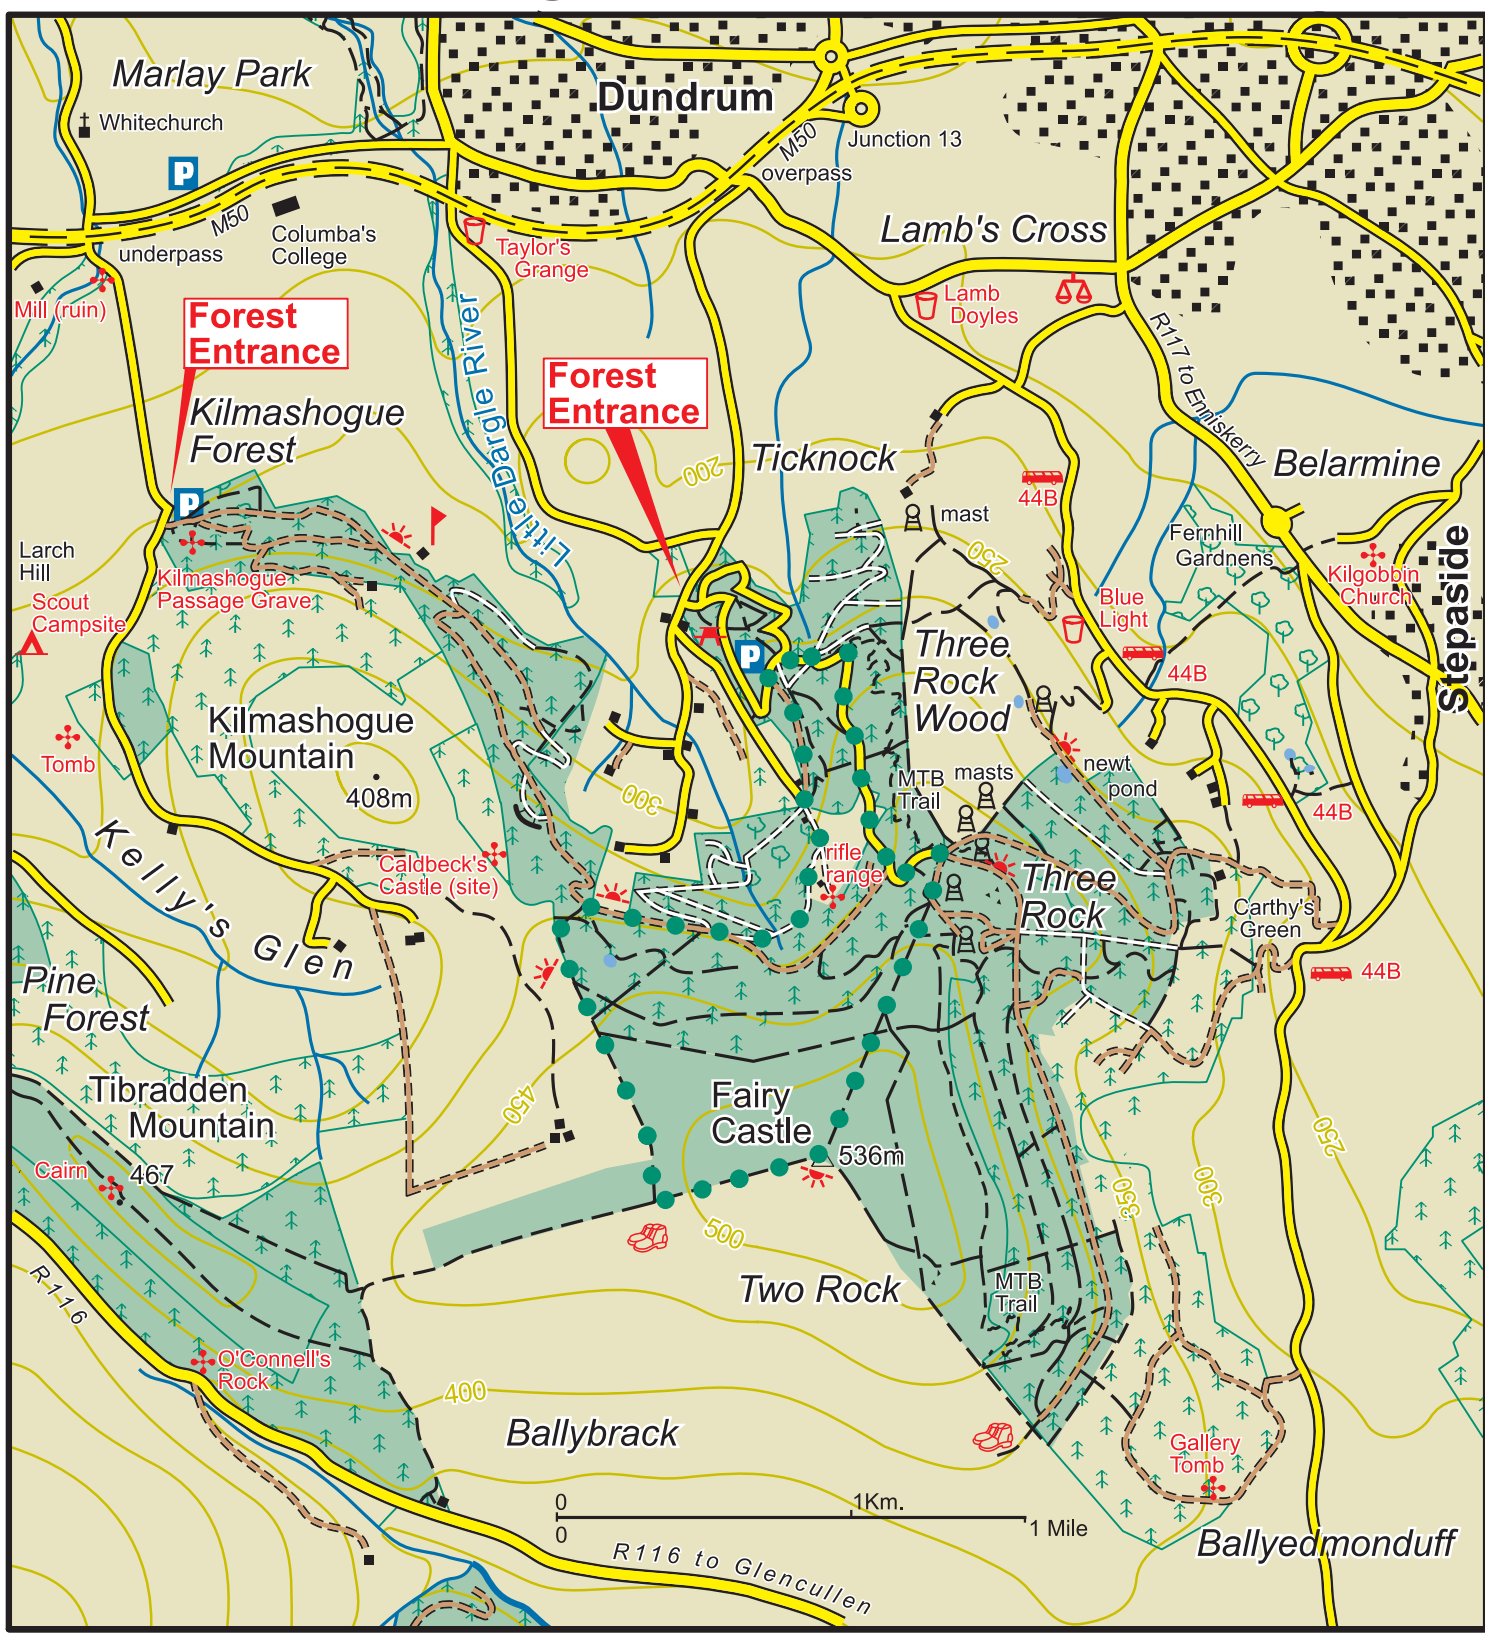

# Kilmashogue & Ticknock Forests

- |  |              |  |                    |  |                    |  |                   |
|--|--------------|--|--------------------|--|--------------------|--|-------------------|
|  | Main Road    |  | Car Park           |  | Coillte Properties |  | Fairy Castle Loop |
|  | Minor Road   |  | Parking Spot       |  | Conifer Forest     |  |                   |
|  | Forest Road  |  | Heritage Site      |  | Broadleaf Forest   |  |                   |
|  | Forest Track |  | Picnic Area        |  |                    |  |                   |
|  | Path         |  | Refreshments       |  |                    |  |                   |
|  | Viewpoint    |  | Hillwalking Access |  |                    |  |                   |
|  |              |  | Public Bus         |  |                    |  |                   |

The representation on the map of roads, tracks and paths outside Coillte property should not be interpreted as conferring a right of way.