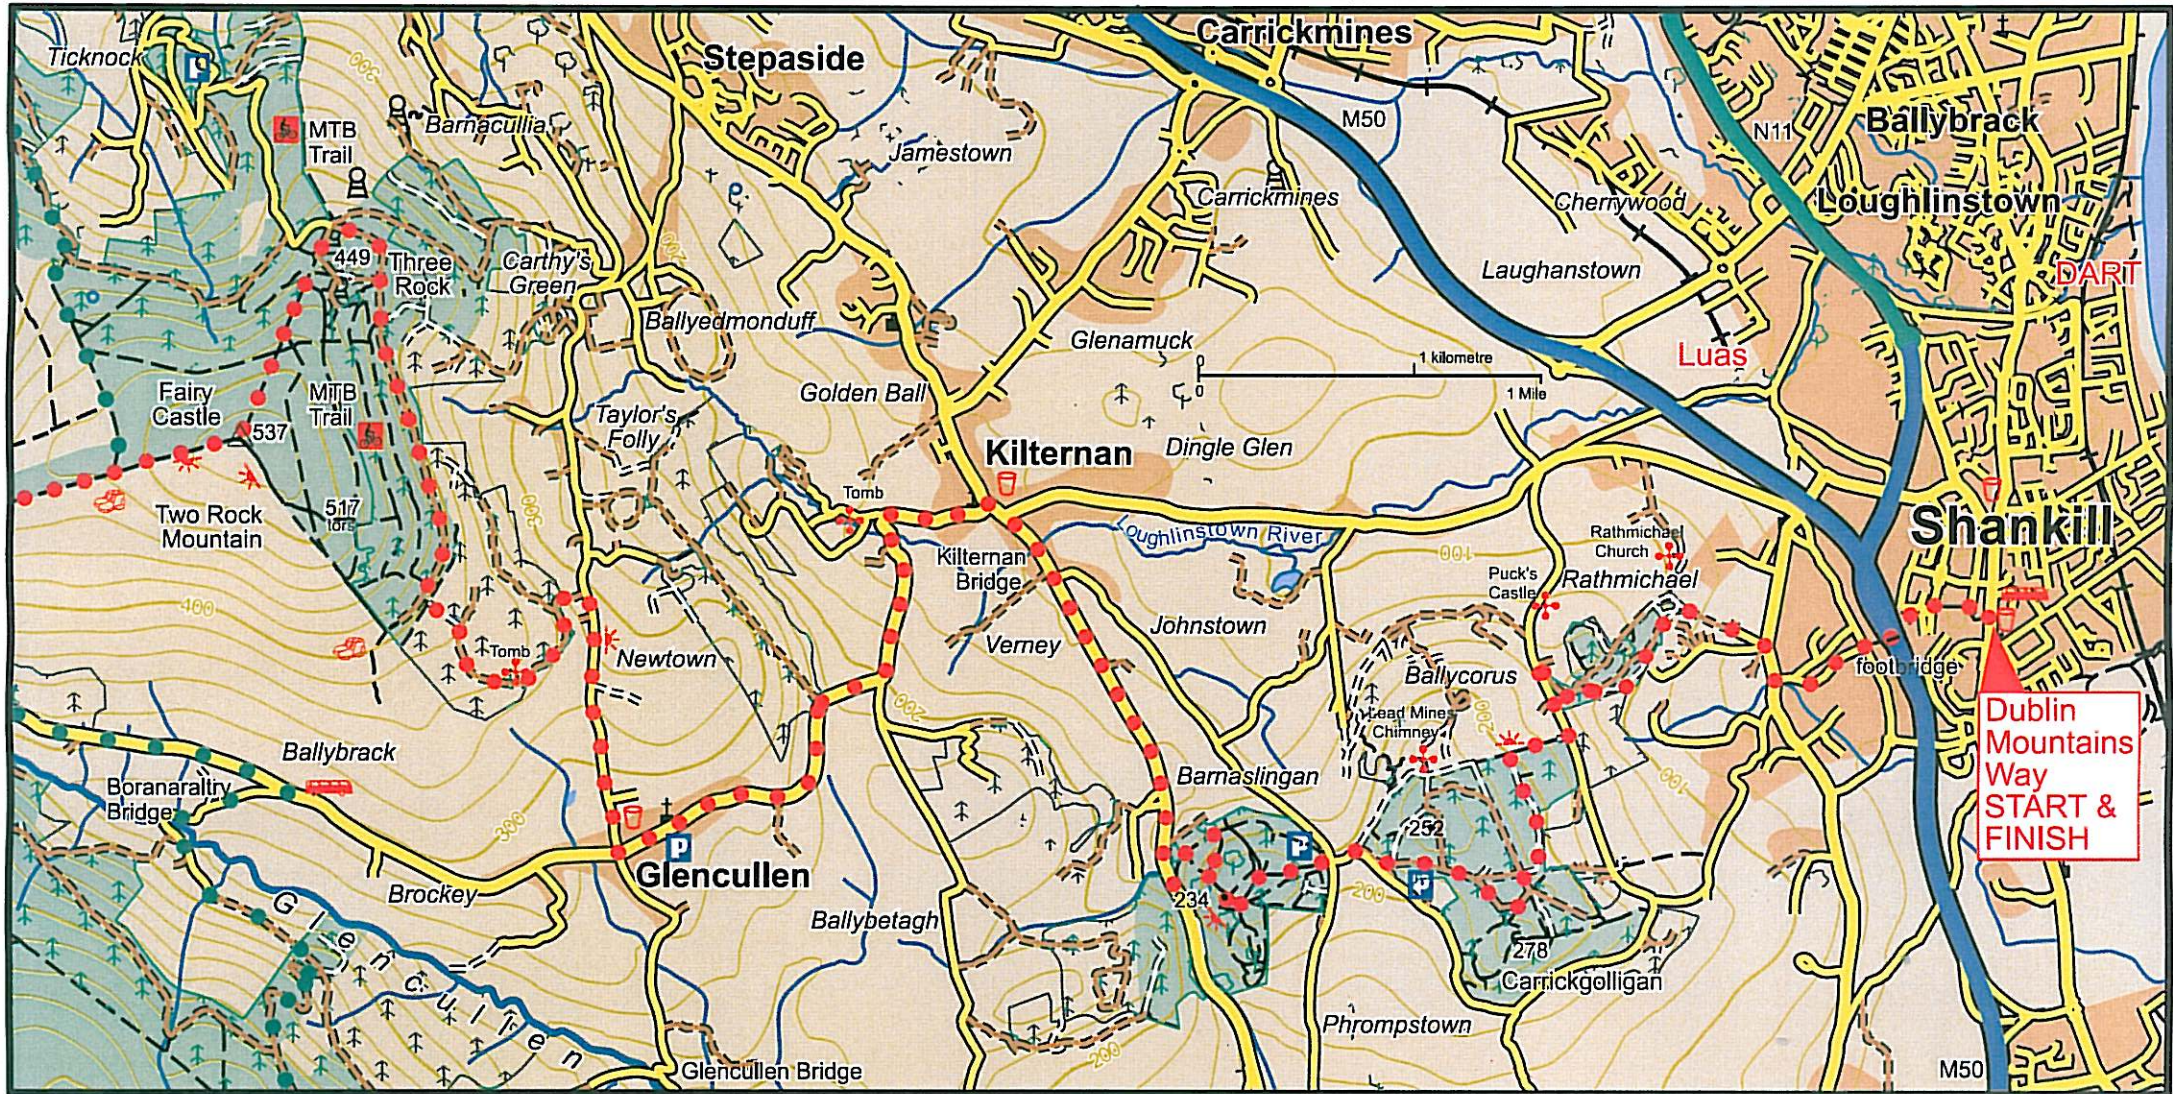

The Dublin Mountains Way Map 1

Dublin Mountains Way START & FINISH

- | | | | |
|--|--------------|--|-------------------|
| | Main Road | | Car Park |
| | Minor Road | | Parking Spot |
| | Forest Road | | Heritage Site |
| | Forest Track | | Picnic Area |
| | Path | | Refreshments |
| | Viewpoint | | Hillwalker Access |

Coillte Properties & Publicly Owned Land

- | | |
|--|------------------|
| | Conifer Forest |
| | Broadleaf Forest |

- | | |
|--|----------------------|
| | Dublin Mountains Way |
| | Wicklow Way |

The representation on the map of roads, tracks and paths outside Coillte property should not be interpreted as conferring a right of way.